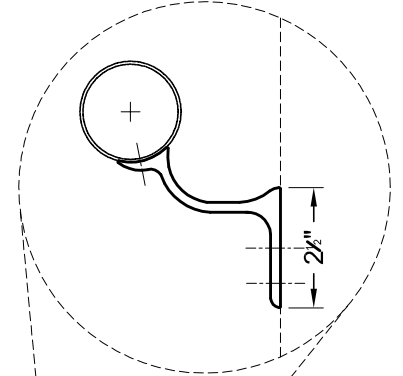

Wall-Mount Hand Rail

Wall Bracket *Side View*

Bull Nose Hand Rail

MAINLAND ALUMINUM CO. LTD.

Manufacturer & Distributor

16 - 8236 - 128 Street
Surrey, B.C. Canada V3W 4G1

www.mainlandaluminum.com
info@mainlandaluminum.com