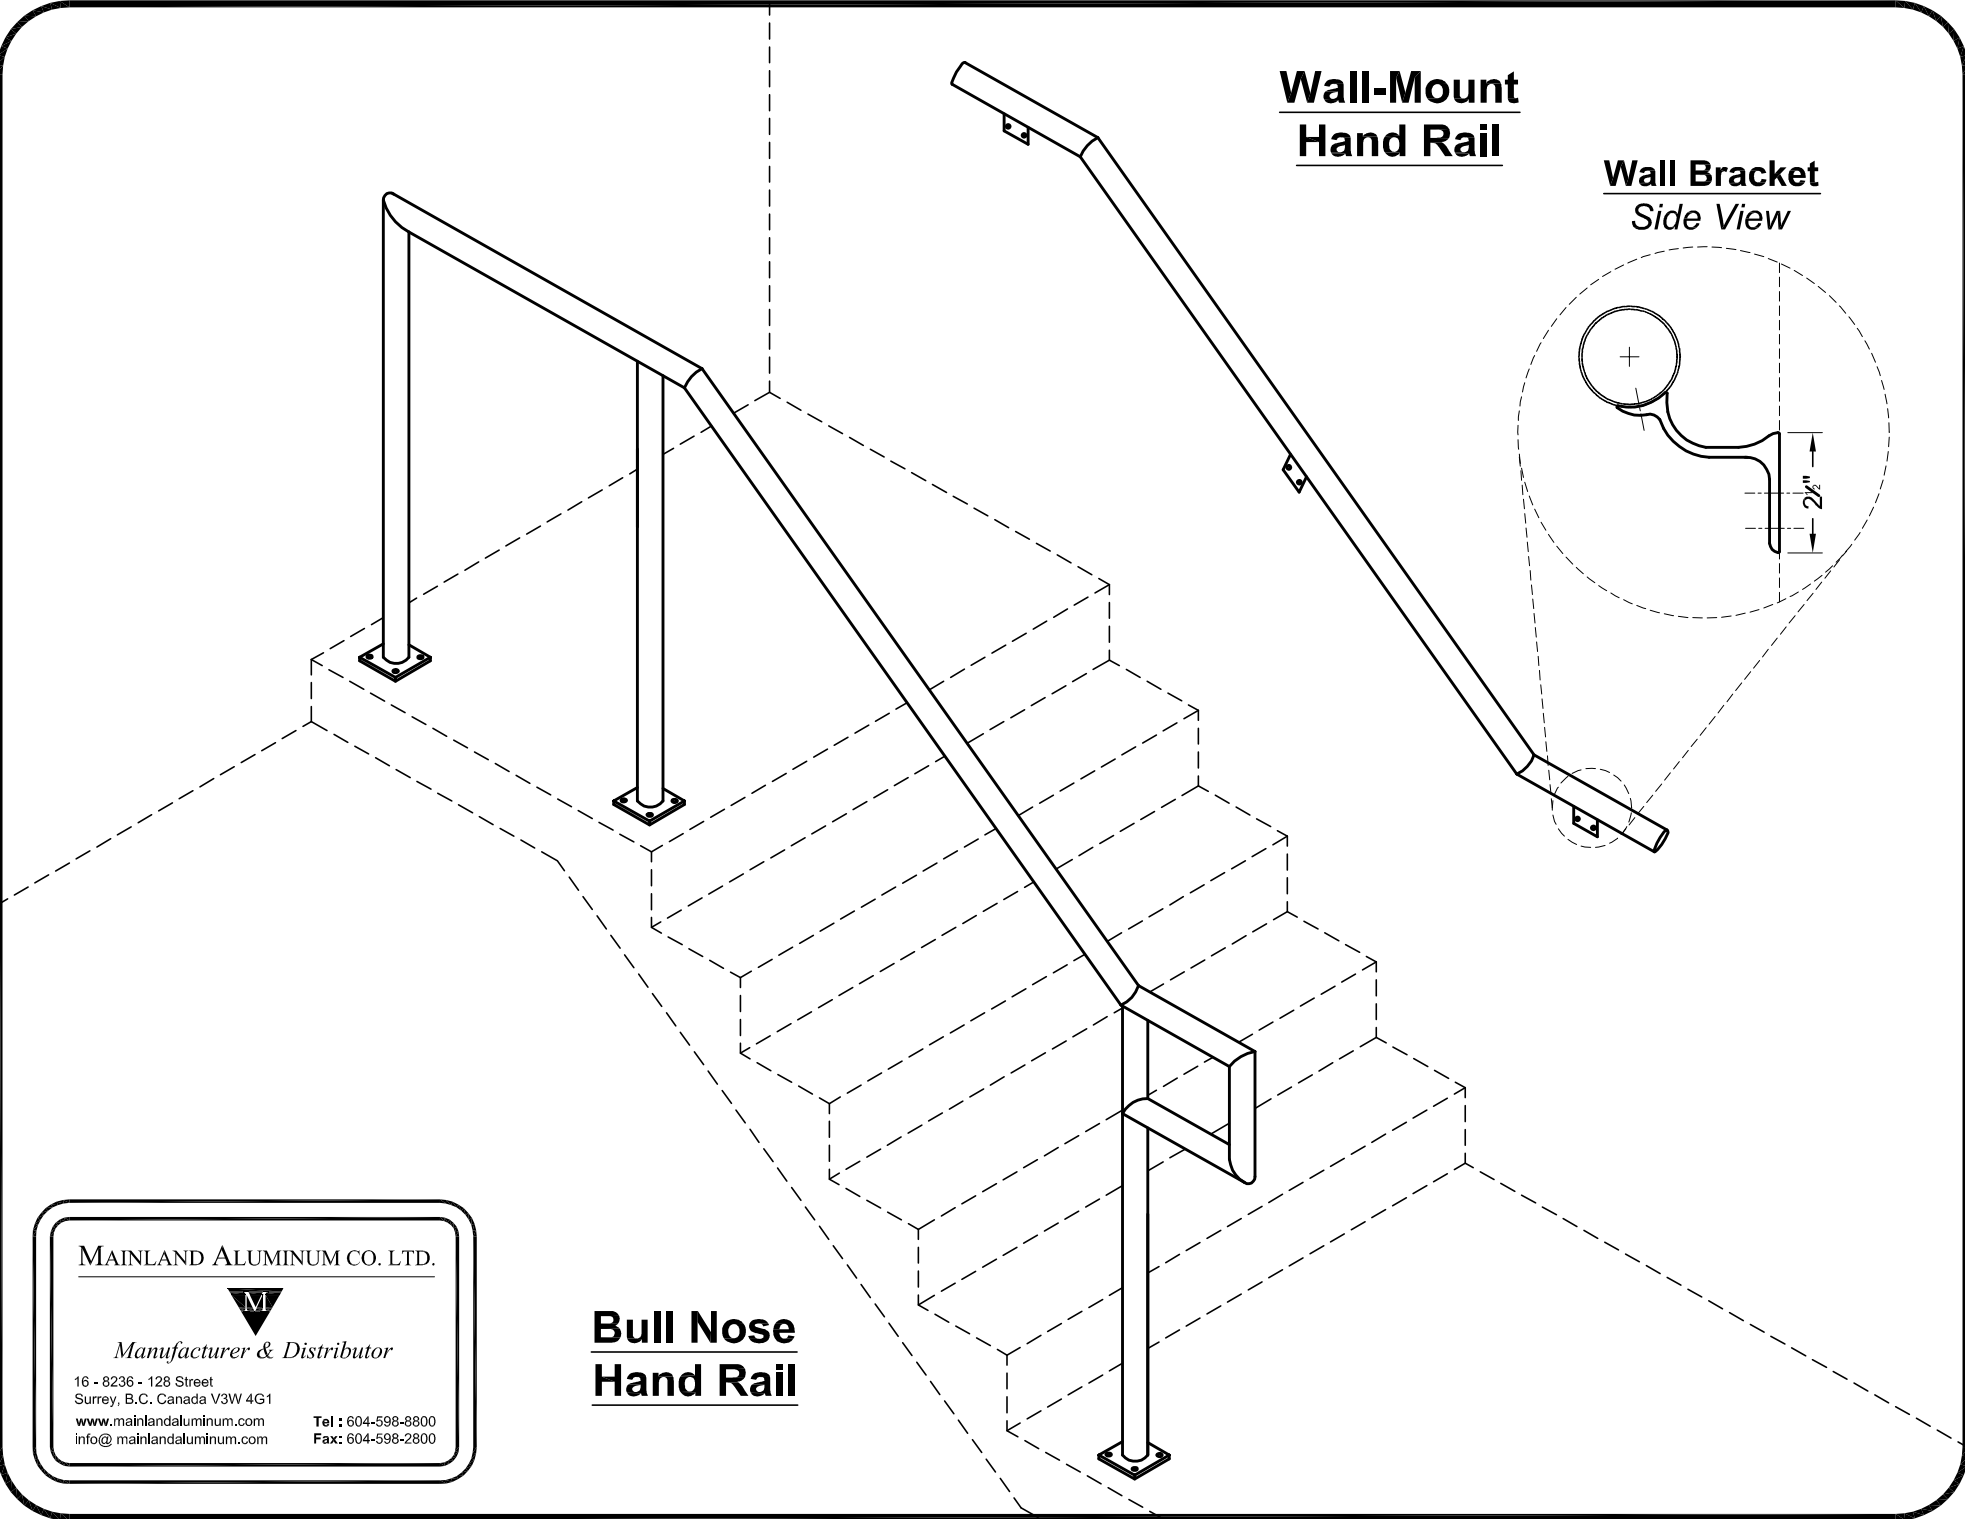

Wall-Mount Hand Rail

Wall Bracket *Side View*

Bull Nose Hand Rail

MAINLAND ALUMINUM CO. LTD.

Manufacturer & Distributor

16 - 8236 - 128 Street
Surrey, B.C. Canada V3W 4G1

www.mainlandaluminum.com
info@mainlandaluminum.com