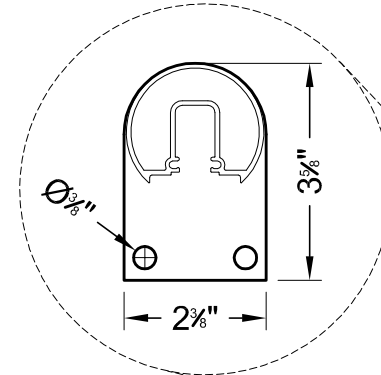

# Welded Glass Panel Fascia Mount

**Wall Bracket**  
*Front View*

MAINLAND ALUMINUM CO. LTD.

*Manufacturer & Distributor*

16 - 8236 - 128 Street  
Surrey, B.C. Canada V3W 4G1  
[www.mainlandaluminum.com](http://www.mainlandaluminum.com)  
[info@mainlandaluminum.com](mailto:info@mainlandaluminum.com)