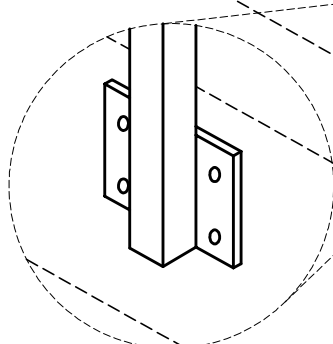

# Welded Glass Panel Fascia Mount

**Wall Bracket**  
*Front View*

MAINLAND ALUMINUM CO. LTD.

*Manufacturer & Distributor*

16 - 8236 - 128 Street  
Surrey, B.C. Canada V3W 4G1  
[www.mainlandaluminum.com](http://www.mainlandaluminum.com)  
[info@mainlandaluminum.com](mailto:info@mainlandaluminum.com)