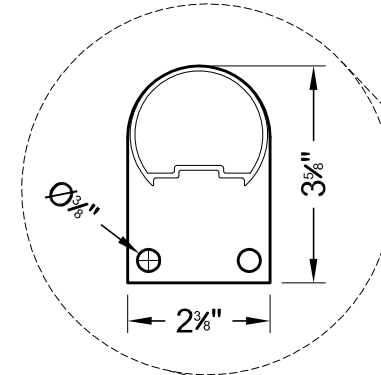

Welded Picket Panel Fascia Mount

Wall Bracket
Front View

MAINLAND ALUMINUM CO. LTD.

Manufacturer & Distributor

16 - 8236 - 128 Street
Surrey, B.C. Canada V3W 4G1
www.mainlandaluminum.com
info@mainlandaluminum.com