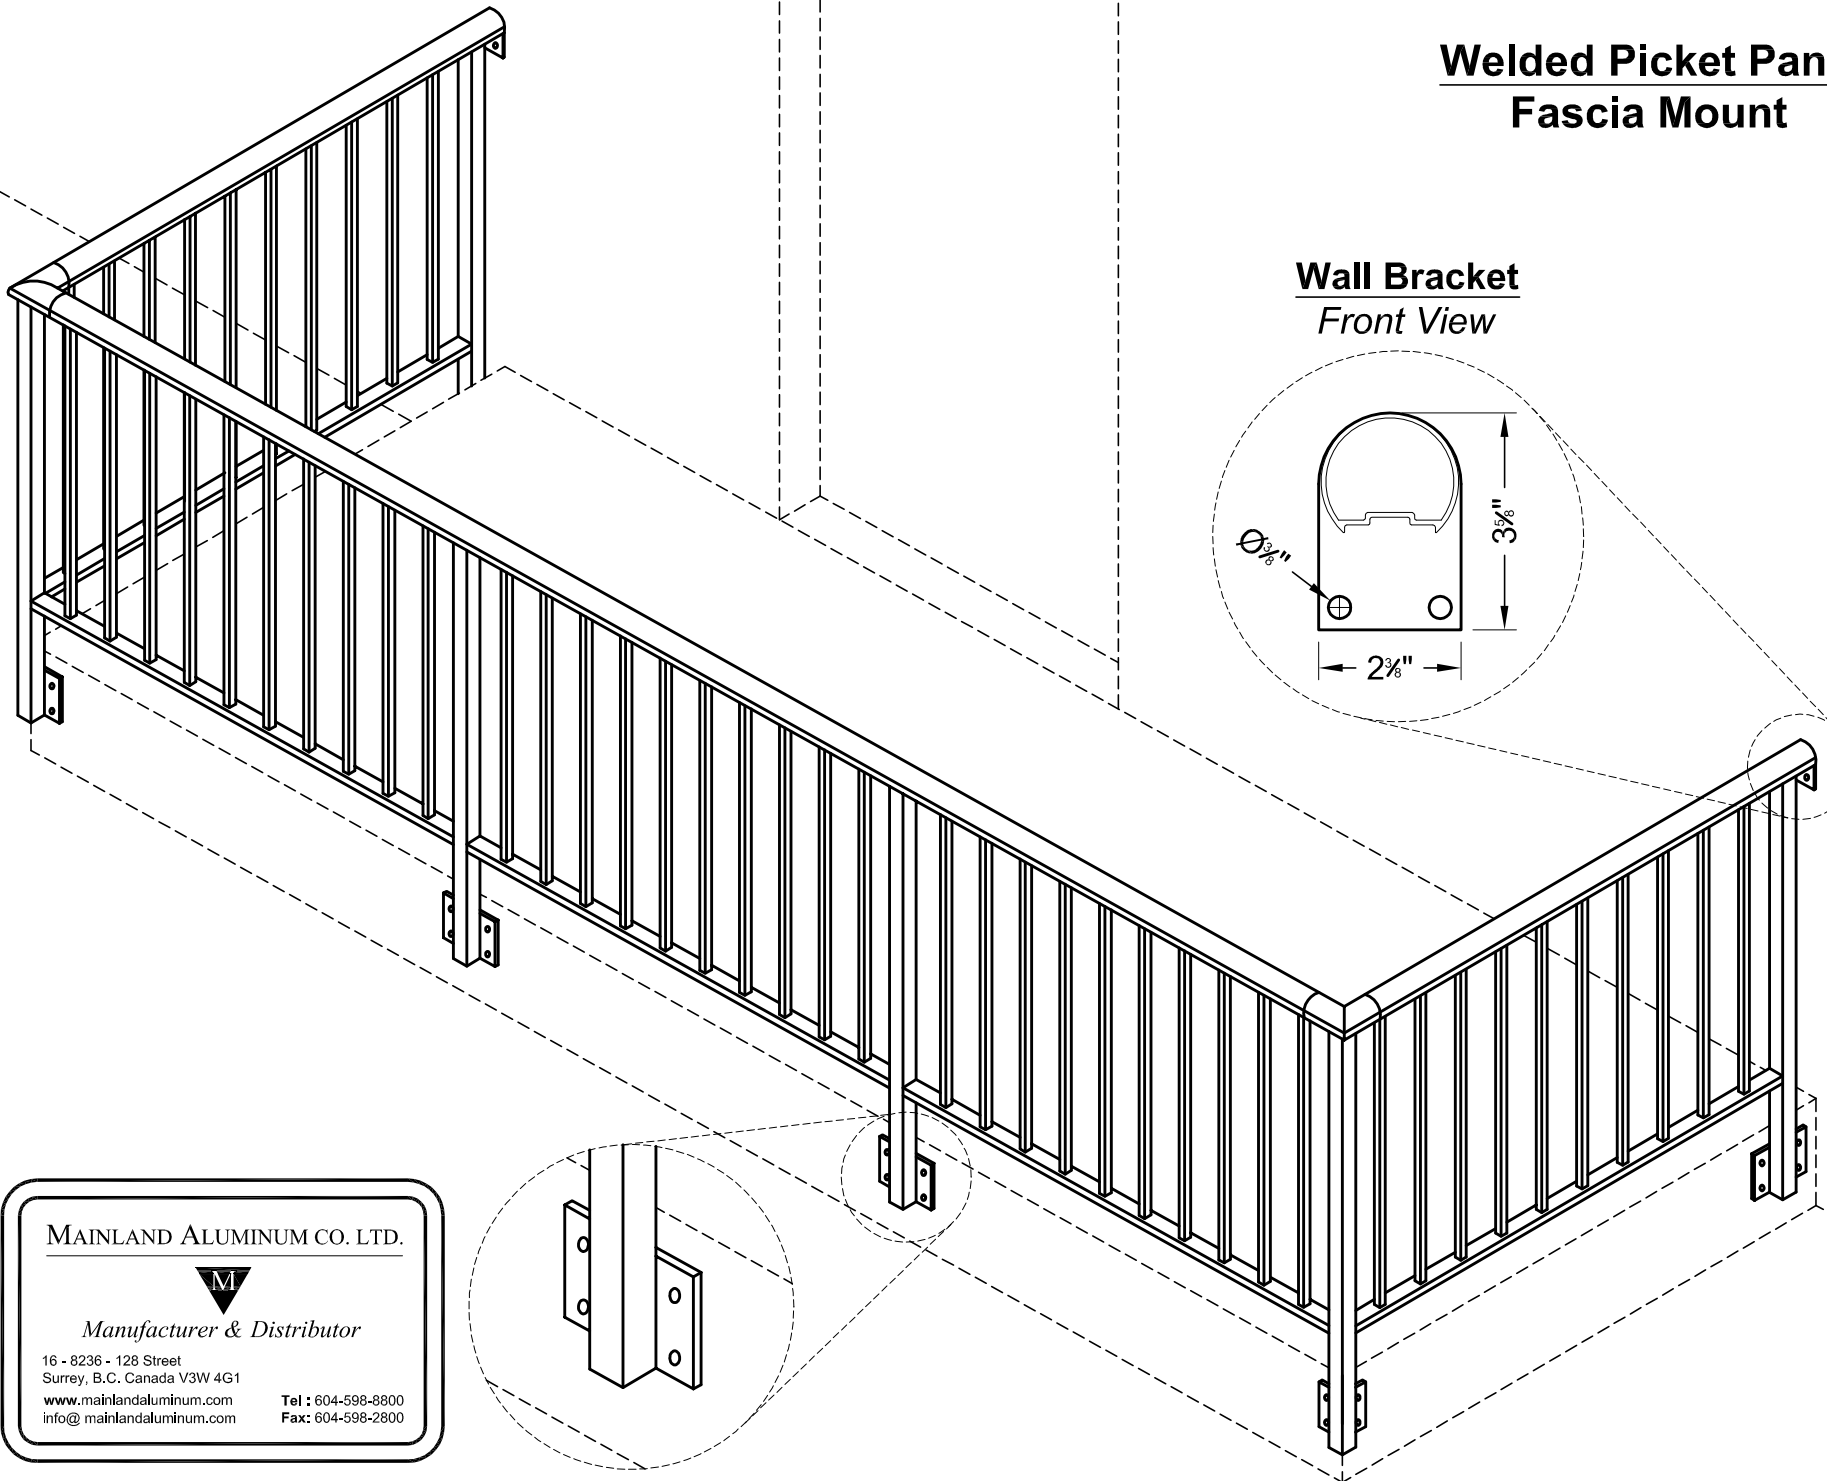

Welded Picket Panel Fascia Mount

Wall Bracket
Front View

MAINLAND ALUMINUM CO. LTD.

Manufacturer & Distributor

16 - 8236 - 128 Street
Surrey, B.C. Canada V3W 4G1
www.mainlandaluminum.com
info@mainlandaluminum.com